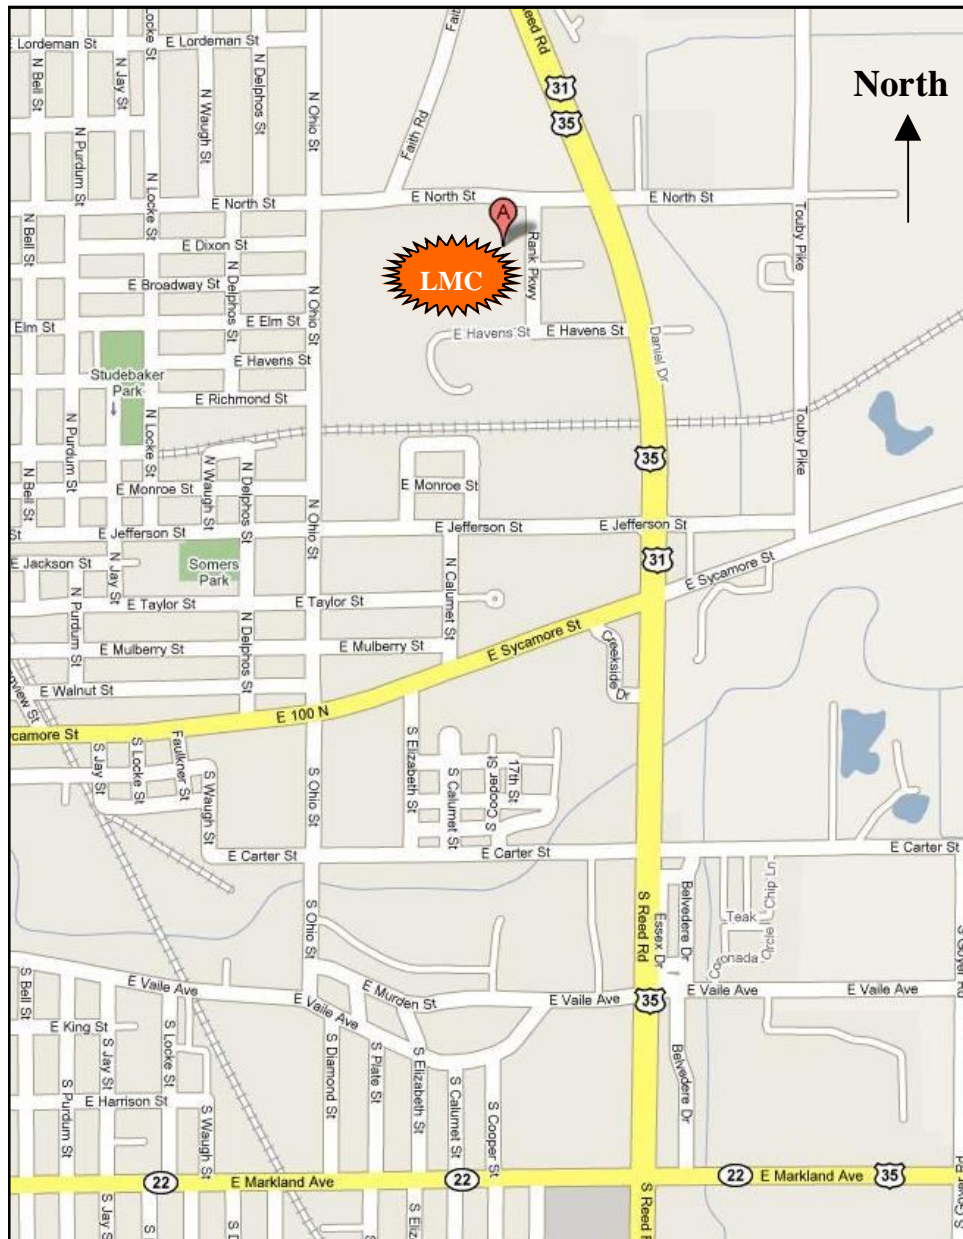

Lorentson Manufacturing Company Inc.
1111 Rank Parkway
Kokomo, IN 46901

Ph: 765-452-4425

From the North:

On 31, drive through the first stoplight on the north side at **Morgan Street**. Turn right at the second stoplight, which will be **North Street**. (There will be a McDonalds on your left at the light.) Next, turn left on the first street, which is **Rank Parkway**. You will then see us on your right.

From the South:

You will take 31 through Kokomo, passing several restaurants, hotels, two malls, and LOTS of stop lights. Start watching road signs after you pass the second mall (*Markland Mall*). The last stoplight before you turn will be **Sycamore Street**. Drive through that light, then turn left at the next light, which is **North Street**. (There will be a McDonalds on your right at the light.) Next, turn left on the first street, which is **Rank Parkway**. You will then see us on your right.